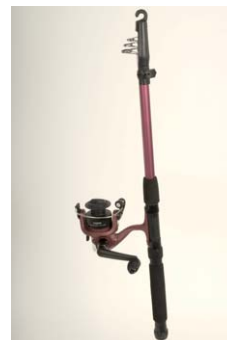

FLOAT SET 9PCS 2ASS FISH ACTIVE

DOBBERSET 9DLG 2ASS FISH ACTIVE
SCHWIMMERSET 9TLG 2ASS FISH ACTIVE
SET DE FLOTTEURS 9PCS 2ASS FISH ACTIVE

8711252.90936 3

Barcode	Article Size	Weight	Outerbox	Innerbox	E-Pallet
	34x3x17	0,145	48	24	1152