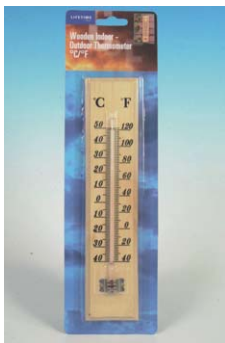

**THERMOMETER INDOOR/OUTDOOR
4ASS WOOD**

THERMOMETER BINNEN/BUITEN 4ASS
HOUT
THERMOMETER INNEN/AUS 4ASS HOLZ
THERMOMETREINTERIEUR/EXTERIE
4ASS BOIS

8711252.67745 3

Barcode	Article Size	Weight	Outerbox	Innerbox	E-Pallet
	35x10x1	0,135	96	12	1920