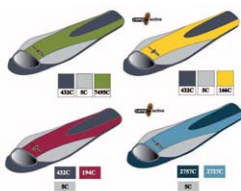

SLEEPING BAG MUMMY 230X80X55CM 4ASS COLOUR CAMP ACTIVE

SLAAPZAK MUMMY 230X80X55CM 4ASS
KLEUR CAMP ACTIVE
SCHLAFSACK MUMMY 230X80X55CM
4ASS FARBE CAMP ACTIVE
SAC DE COUCHAGE MUMMY
230X80X55CM 4ASS CAMP ACTIVE

8711252.95860 6

Barcode	Article Size	Weight	Outerbox	Innerbox	E-Pallet
	40x20x20	1,75	4	0	72