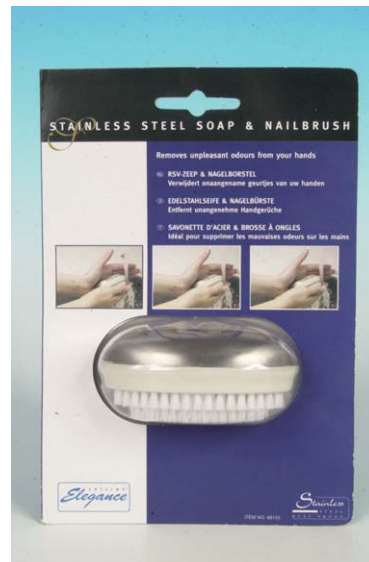

Barcode	Article Size	Weight	Outerbox	Innerbox	E-Pallet
	13x1x15	0,03	48		9600

**NAILBRUSH & STAINLESS SOAP CUISINE ELEGANCE**

NAGELBORSTEL & RVS ZEEP CUISINE ELEGANCE  
NAGELBURSTE & EDELSTAHLSEIFE CUISINE ELEGANCE  
BROSSE A ONGLES & SAVONNETTE D'ACIER CUISINE ELEGANCE