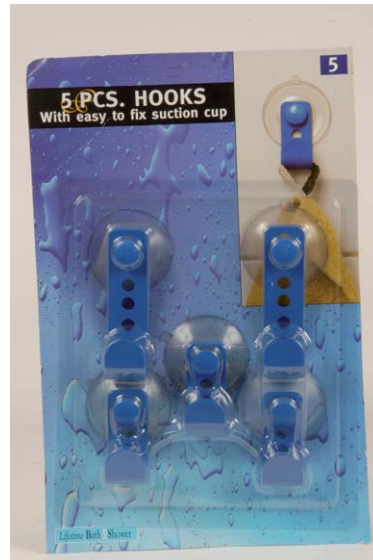

HOOK & SUCTION CUP 5PCS BLUE LIFETIME B&S

HAAK & ZUIGNAP 5DLG BLAUW LIFETIME B&S
HAKEN & SAUGNAPF 5TLG BLAU LIFETIME B&S
CROCHETS & VENTOUSE 5PCS BLEU LIFETIME B&S

8711252.94470 8

Barcode	Article Size	Weight	Outerbox	Innerbox	E-Pallet
	19x3x29	0,138	72	12	864